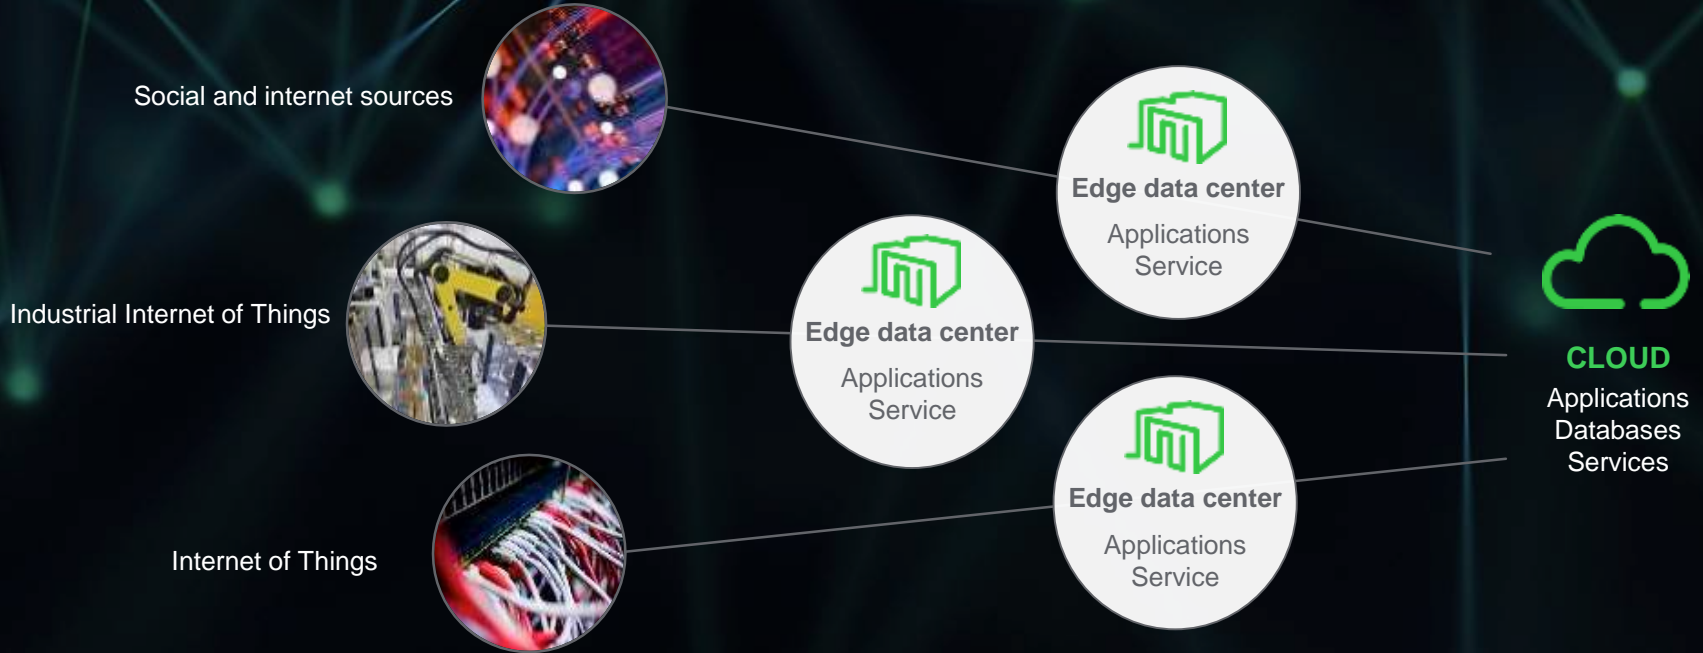

Life Is On

We are witnessing a step back

Edge Computing will drive **more complexity**

Life Is On

Schneider
Electric

The centralized cloud was never optimized for

Applications
Databases
Services

Latency,
Bandwidth,
Regulations

Social and internet sources

Industrial Internet of Things

Internet of Things

Life Is On

Schneider
Electric

Addressing shortfalls of the centralized cloud

Traditional DCIM tools

On-premises

Enter... DCIM as a services (DMaaS)

SaaS Model

DIGITAL SERVICES

Remote Monitoring Services

CLoud BASED SOLUTIONS

(DMaaS - Datacenter Management as a Service)

EcoStruxure IT

App
& analytics

IT Advisor

Edge
control

IT Expert

app

Life Is On

Schneider
Electric

The answer to challenges

Cloud based