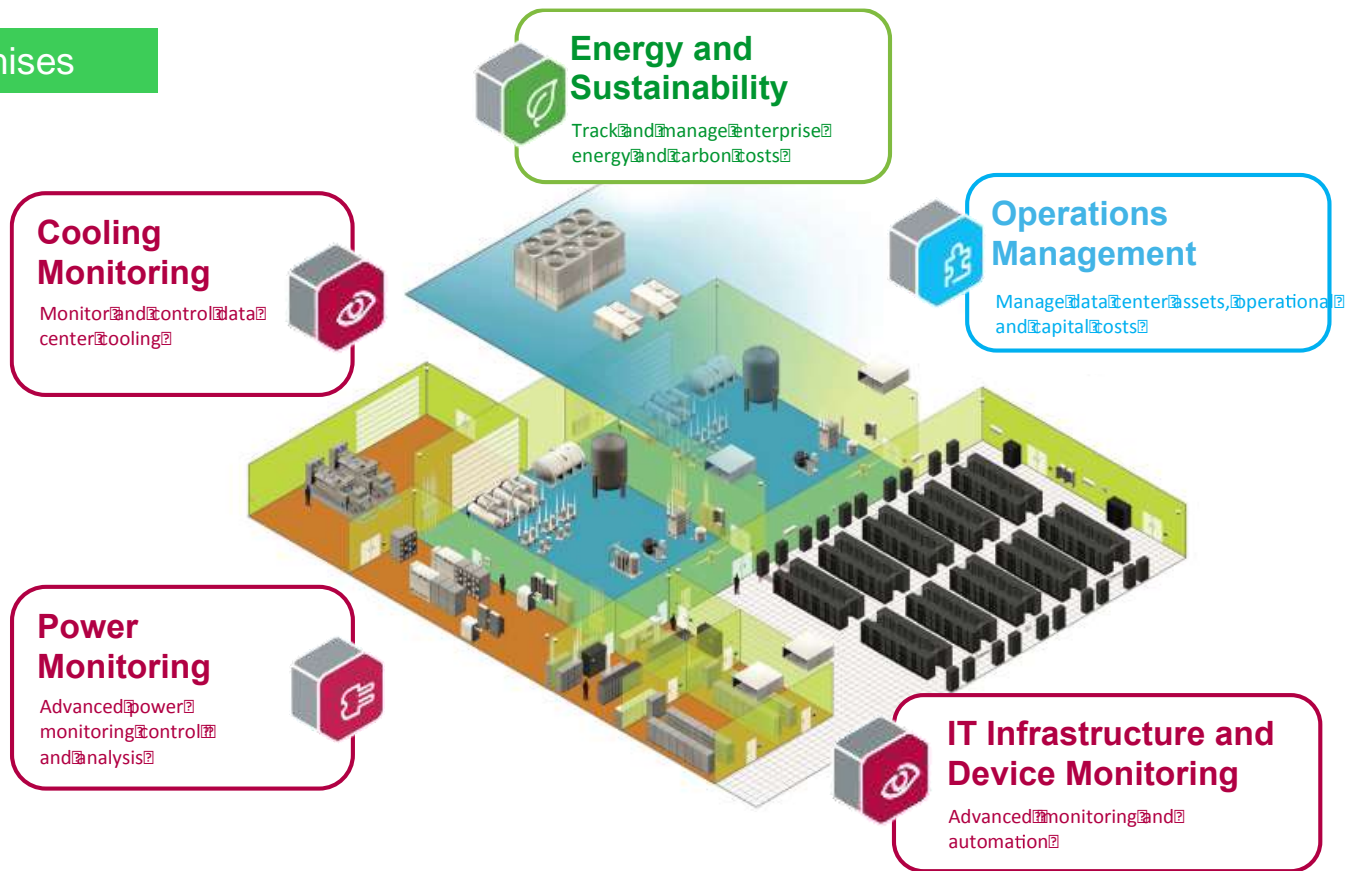

Social and internet sources

Industrial Internet of Things

Internet of Things

Life Is On

Schneider
Electric

Addressing shortfalls of the centralized cloud

Traditional DCIM tools

On-premises

Enter... DCIM as a services (DMaaS)

SaaS Model

DIGITAL SERVICES

Remote Monitoring Services

CLoud BASED SOLUTIONS

(DMaaS - Datacenter Management as a Service)

EcoStruxure IT

App
& analytics

IT Advisor

Edge
control

IT Expert

app

Life Is On

Schneider
Electric

The answer to challenges

Cloud based