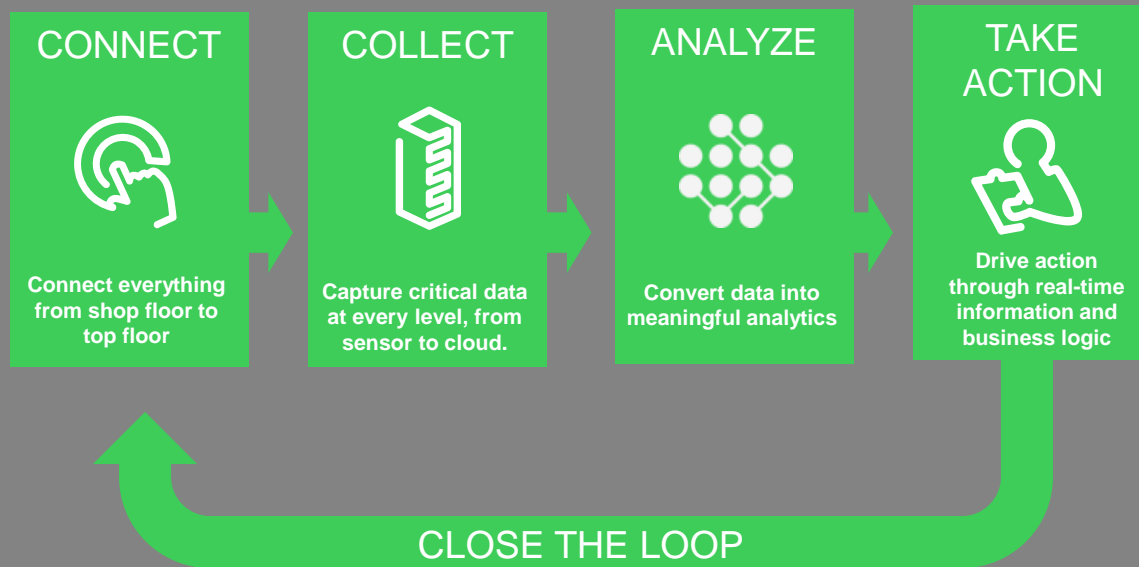

IT Advisor

Edge
control

IT Expert

app

Life Is On

Schneider
Electric

The answer to challenges

Cloud based

How DMaaS will work...

DCIM as a service

Visibility is everything

Fast access, one view, full

VISIBILITY

Life Is On

Schneider
Electric

Maximizing the value of data

Translating data into actionable intelligence and better business decisions

Life Is On

Schneider
Electric

Life Is On

Schneider
Electric